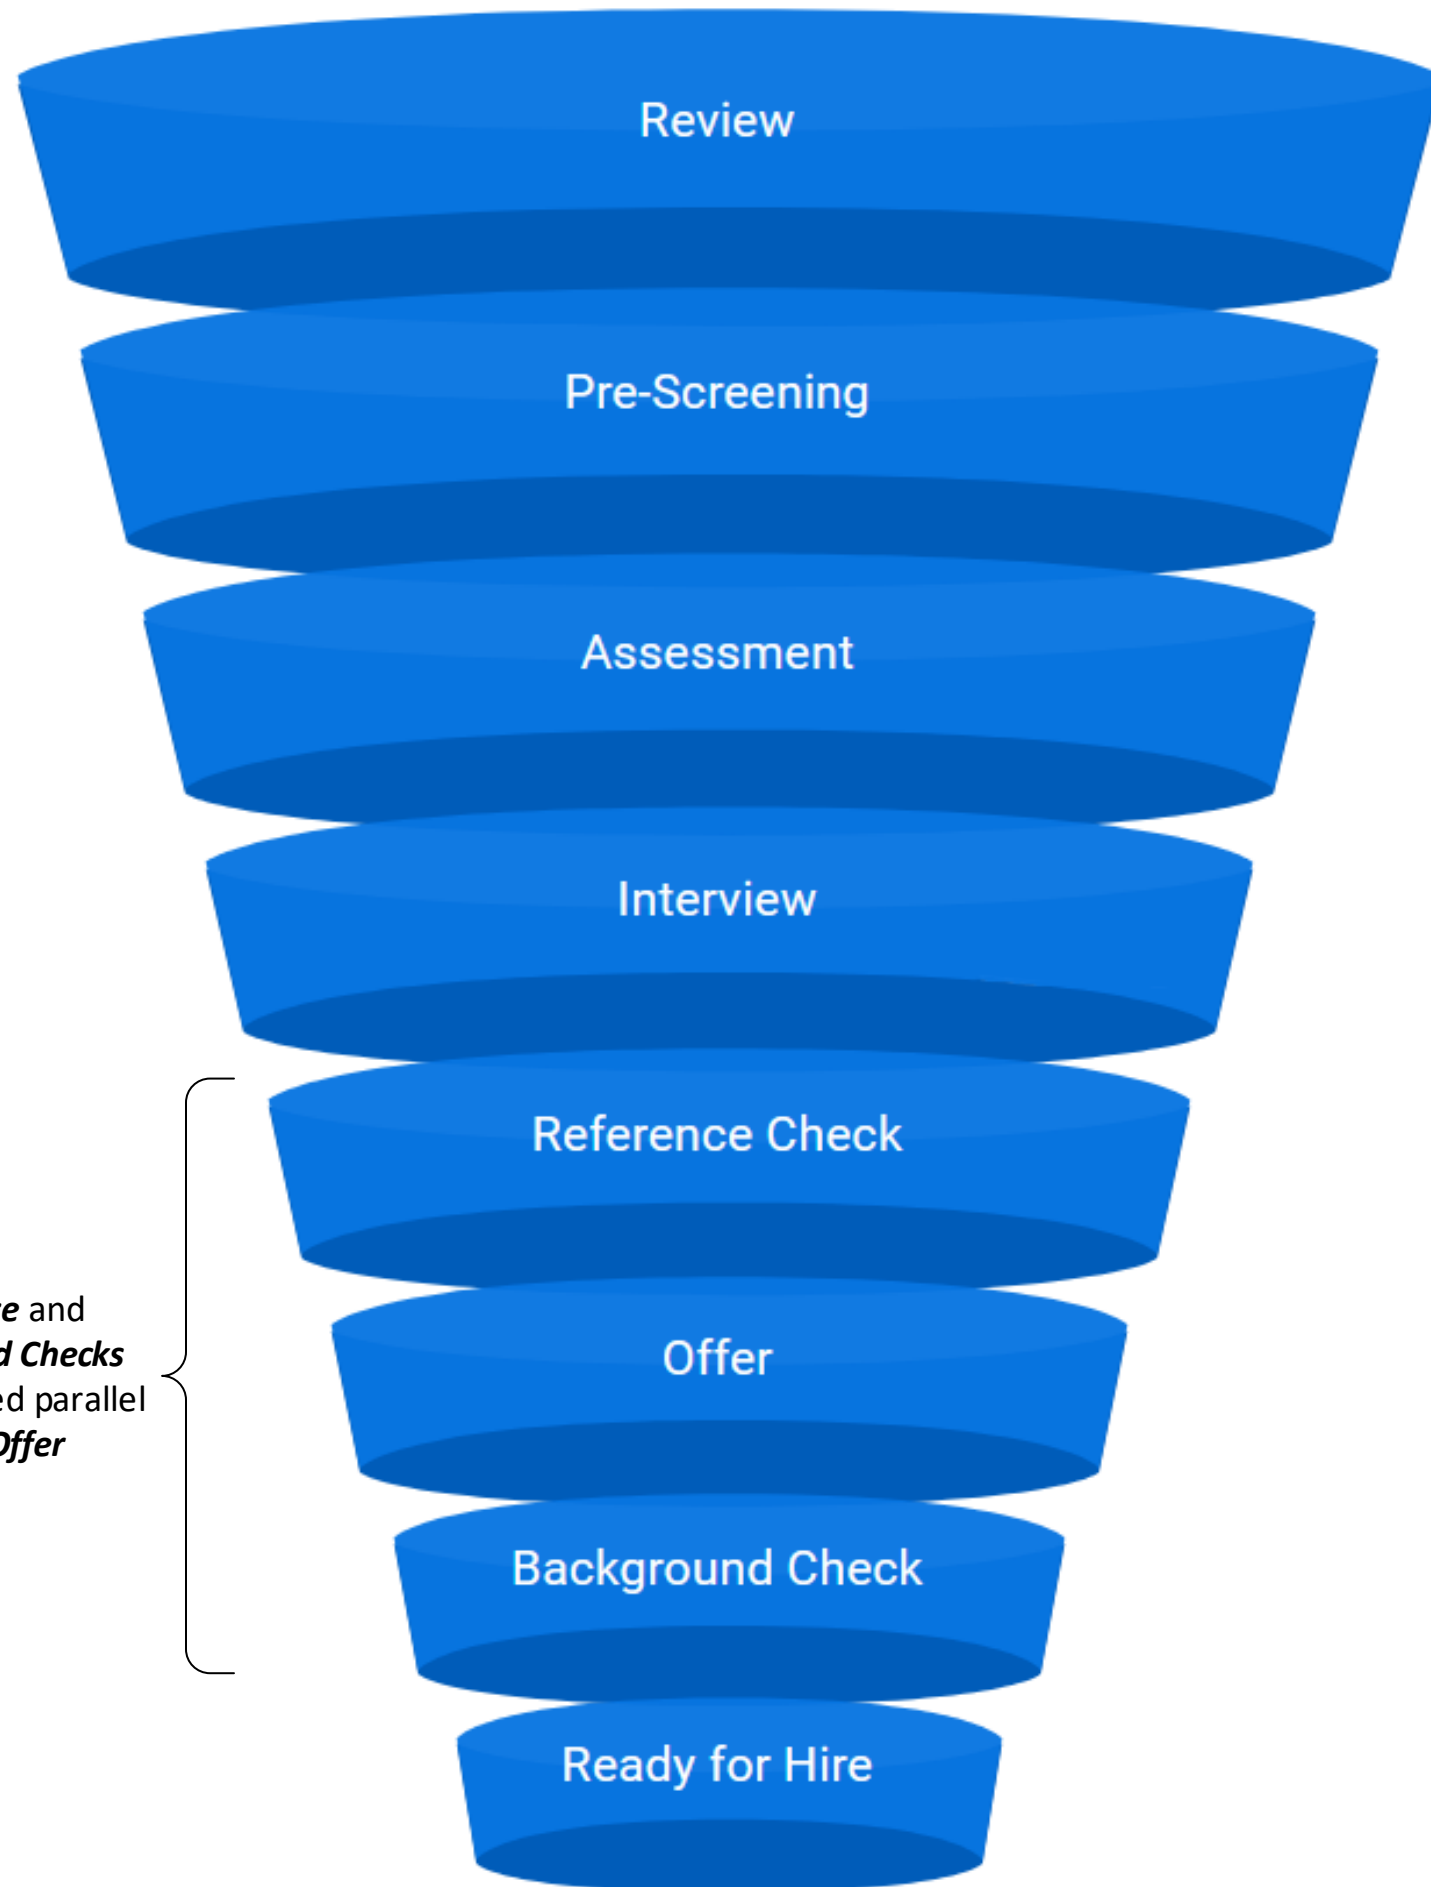

Candidate Pipeline

Reference and Background Checks are conducted parallel to the Offer

Workday Process